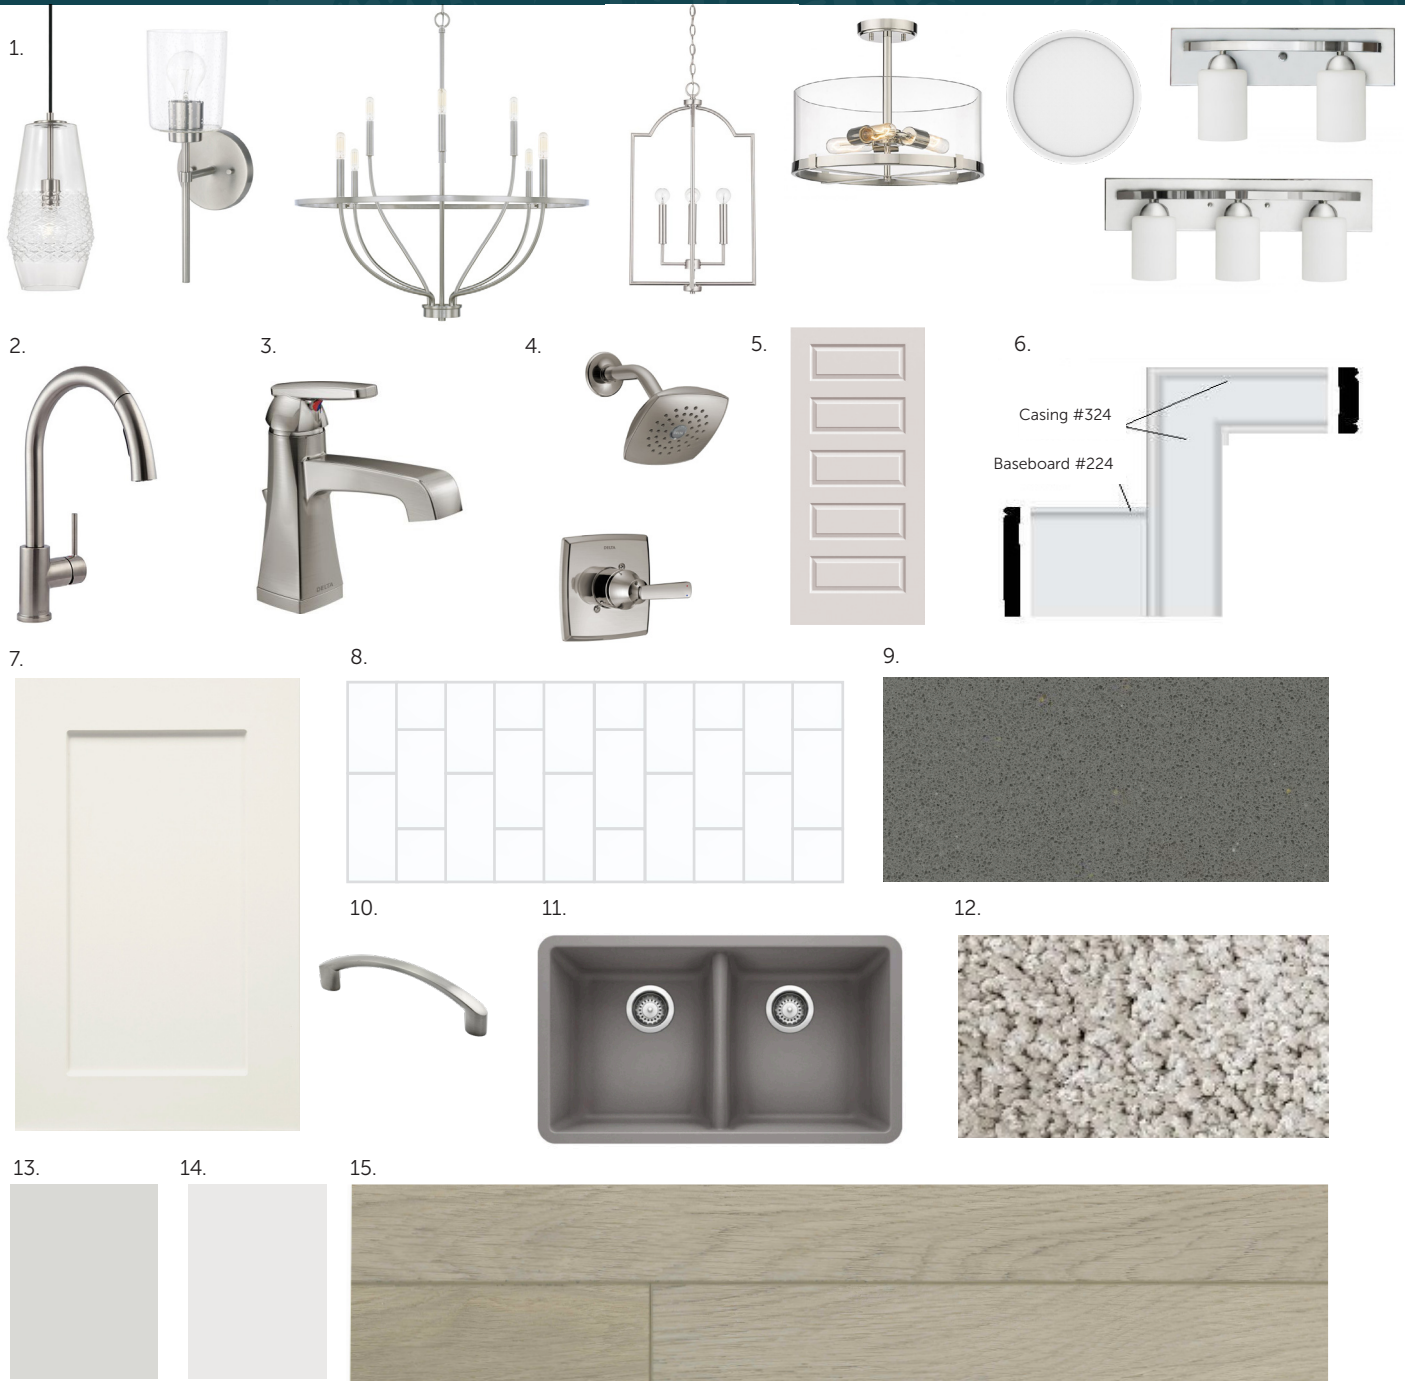

# UNIT 7C – 71 GREENBRIAR PL NW – HOLLAND

1,617 sq.ft. 20' Wide 4 Bed // 2 Full Bath // 2 Half Bath

Lower Floor: 230 sq. ft

Main Floor: 650 sq. ft.

Upper Floor: 737 sq. ft.

Outdoor Space: 186 sq. ft.  
Covered Deck: 98 sq. ft.  
Patio: 88 sq. ft.

- Gourmet Kitchen Appliance Package
- Whirlpool Washer & Dryer
- Satin Nickel Bathroom Hardware
- Satin Nickel Interior Door Hardware
- Hemlock Railing Design
- Rectangular Bathroom Sink Basins

- |   |   |
|---|---|
| 1. Hazel Lighting Package                                       | 9. Kitchen & Bath Countertops - Silestone Quartz - Grey Expo        |
| 2. Kitchen Faucet - Delta Osler - Stainless Steel               | 10. Hardware - Richelieu - Metal Pull 7438 - Brushed Nickel         |
| 3. Bath Faucet - Delta Ashlyn - Stainless Steel                 | 11. Kitchen Sink - Blanco Horizon U2 - Metallic Grey                |
| 4. Ensuite Shower Trim - Delta Ashlyn - Stainless Steel         | 12. Carpet - Mohawk SP025 03  |
| 5. Interior Doors - Benton 5 Panel                              | 13. Wall Paint - Cloverdale Artisan - CA028 Mist                    |
| 6. Baseboards & Casings - Transitional                          | 14. Trim Paint - Cloverdale Artisan - CA025 Standard White          |
| 7. Kitchen & Bath Cabinets - Shaker 100 - Frosty White          | 15. Luxury Vinyl Plank Flooring - Taiga Arizona Series - Scottsdale |
| 8. Wall Tile - Ceratec Tile - Essential - Bianco 3" x 6" Glossy |   |