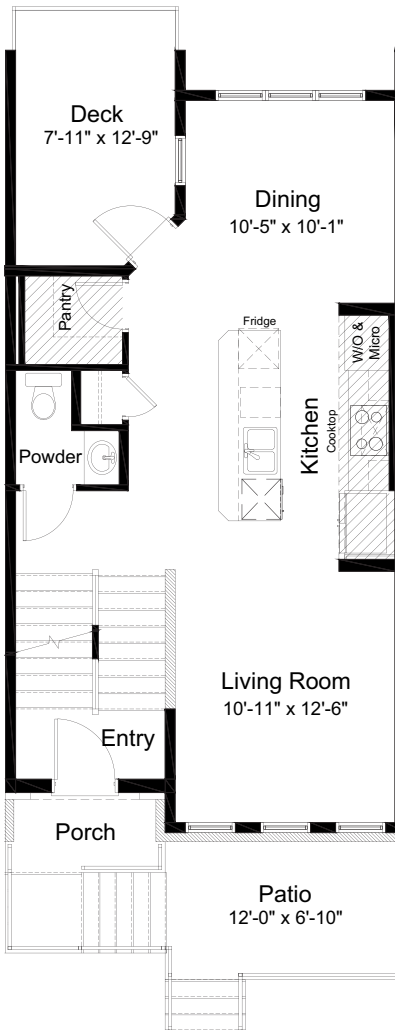

# UNIT 7C – 71 GREENBRIAR PL NW – HOLLAND

1,617 sq.ft. 20' Wide 4 Bed // 2 Full Bath // 2 Half Bath

Lower Floor: 230 sq. ft

Main Floor: 650 sq. ft.

Upper Floor: 737 sq. ft.

Outdoor Space: 186 sq. ft.  
Covered Deck: 98 sq. ft.  
Patio: 88 sq. ft.

- Gourmet Kitchen Appliance Package
- Whirlpool Washer & Dryer
- Satin Nickel Bathroom Hardware
- Satin Nickel Interior Door Hardware
- Hemlock Railing Design
- Rectangular Bathroom Sink Basins

- |   |   |
|---|---|
| 1. Hazel Lighting Package                                       | 9. Kitchen & Bath Countertops - Silestone Quartz - Grey Expo        |
| 2. Kitchen Faucet - Delta Osler - Stainless Steel               | 10. Hardware - Richelieu - Metal Pull 7438 - Brushed Nickel         |
| 3. Bath Faucet - Delta Ashlyn - Stainless Steel                 | 11. Kitchen Sink - Blanco Horizon U2 - Metallic Grey                |
| 4. Ensuite Shower Trim - Delta Ashlyn - Stainless Steel         | 12. Carpet - Mohawk SP025 03  |
| 5. Interior Doors - Benton 5 Panel                              | 13. Wall Paint - Cloverdale Artisan - CA028 Mist                    |
| 6. Baseboards & Casings - Transitional                          | 14. Trim Paint - Cloverdale Artisan - CA025 Standard White          |
| 7. Kitchen & Bath Cabinets - Shaker 100 - Frosty White          | 15. Luxury Vinyl Plank Flooring - Taiga Arizona Series - Scottsdale |
| 8. Wall Tile - Ceratec Tile - Essential - Bianco 3" x 6" Glossy |   |