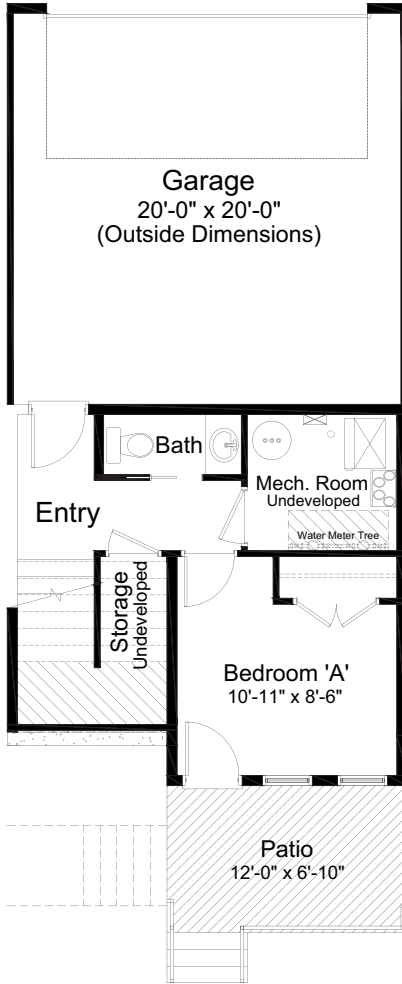

# UNIT 7C – 71 GREENBRIAR PL NW – HOLLAND

1,617 sq.ft. 20' Wide 4 Bed // 2 Full Bath // 2 Half Bath

Lower Floor: 230 sq. ft

Main Floor: 650 sq. ft.

Upper Floor: 737 sq. ft.

Outdoor Space: 186 sq. ft.  
Covered Deck: 98 sq. ft.  
Patio: 88 sq. ft.