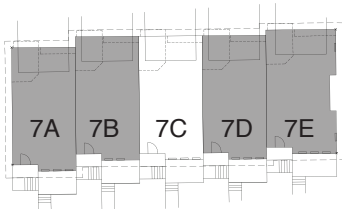

# UNIT 7C – 71 GREENBRIAR PL NW – HOLLAND

1,617 sq.ft. 20' Wide 4 Bed // 2 Full Bath // 2 Half Bath

Lower Floor: 230 sq. ft

Main Floor: 650 sq. ft.

Upper Floor: 737 sq. ft.

Outdoor Space: 186 sq. ft.  
Covered Deck: 98 sq. ft.  
Patio: 88 sq. ft.