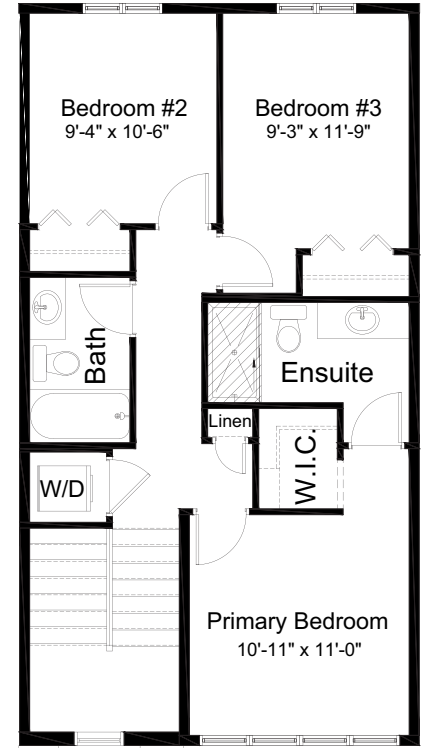

# UNIT 7C – 71 GREENBRIAR PL NW – HOLLAND

1,617 sq.ft. 20' Wide 4 Bed // 2 Full Bath // 2 Half Bath

Lower Floor: 230 sq. ft

Main Floor: 650 sq. ft.

Upper Floor: 737 sq. ft.

Outdoor Space: 186 sq. ft.  
Covered Deck: 98 sq. ft.  
Patio: 88 sq. ft.

- Gourmet Kitchen Appliance Package
- Whirlpool Washer & Dryer
- Satin Nickel Bathroom Hardware
- Satin Nickel Interior Door Hardware
- Hemlock Railing Design
- Rectangular Bathroom Sink Basins

- |   |   |
|---|---|
| 1. Hazel Lighting Package                                       | 9. Kitchen & Bath Countertops - Silestone Quartz - Grey Expo        |
| 2. Kitchen Faucet - Delta Osler - Stainless Steel               | 10. Hardware - Richelieu - Metal Pull 7438 - Brushed Nickel         |
| 3. Bath Faucet - Delta Ashlyn - Stainless Steel                 | 11. Kitchen Sink - Blanco Horizon U2 - Metallic Grey                |
| 4. Ensuite Shower Trim - Delta Ashlyn - Stainless Steel         | 12. Carpet - Mohawk SP025 03  |
| 5. Interior Doors - Benton 5 Panel                              | 13. Wall Paint - Cloverdale Artisan - CA028 Mist                    |
| 6. Baseboards & Casings - Transitional                          | 14. Trim Paint - Cloverdale Artisan - CA025 Standard White          |
| 7. Kitchen & Bath Cabinets - Shaker 100 - Frosty White          | 15. Luxury Vinyl Plank Flooring - Taiga Arizona Series - Scottsdale |
| 8. Wall Tile - Ceratec Tile - Essential - Bianco 3" x 6" Glossy |   |