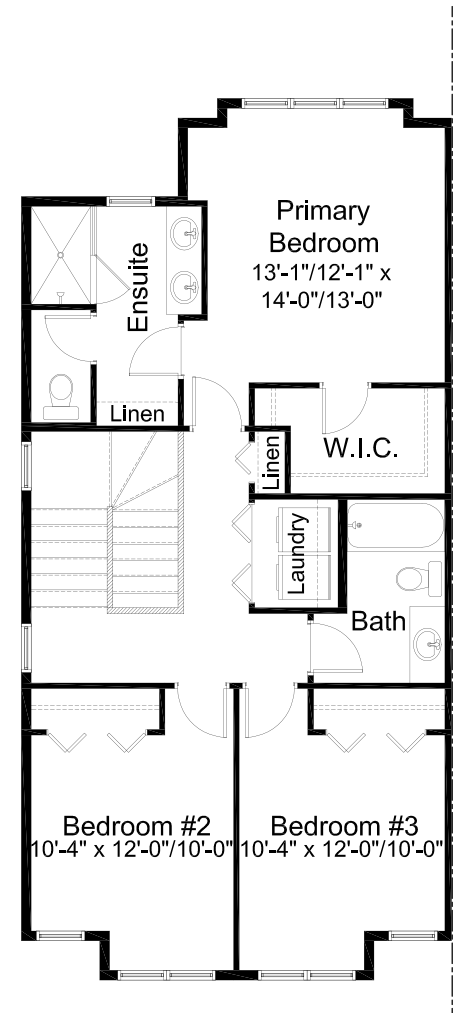

## YORK

3 Bed | 2.5 Bath | 1,679 sq. ft.

238 South Shore Court  
Chestermere, Alberta  
Block 5 | Lot 35

403-235-0012  
southshore@allistongroup.ca  
allistongroup.ca

- Open Concept Living Area
- Luxury Vinyl Plank Flooring
- Luxury Vinyl Tile
- Stainless Steel Appliance Package
- Quartz Countertops Throughout
- Walk-in Kitchen Pantry
- 4-piece Ensuite & W.I.C.
- Upper Floor Laundry
- Rear Deck
- Side Entry
- Attached Double Car Garage
- Triple Pane Windows

ELEVATION

MAIN FLOOR 749 sq. ft.

UPPER FLOOR 930 sq. ft.

YORK

3 Bed | 2.5 Bath | 1,679 sq. ft.

238 South Shore Court  
Chestermere, Alberta  
Block 5 | Lot 35

1.

2.