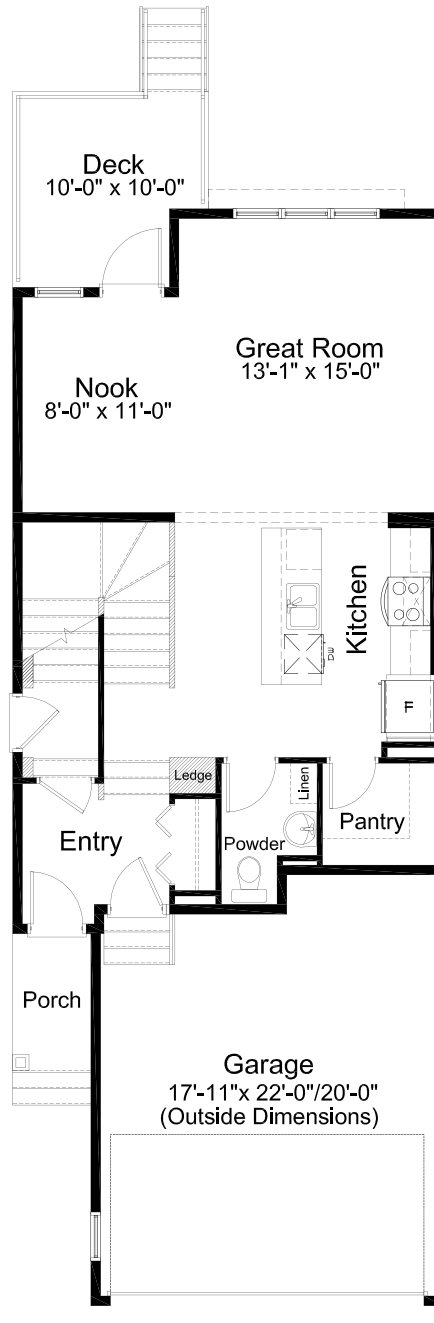

## YORK

3 Bed | 2.5 Bath | 1,679 sq. ft.

238 South Shore Court  
Chestermere, Alberta  
Block 5 | Lot 35

403-235-0012  
southshore@allistongroup.ca  
allistongroup.ca

- Open Concept Living Area
- Luxury Vinyl Plank Flooring
- Luxury Vinyl Tile
- Stainless Steel Appliance Package
- Quartz Countertops Throughout
- Walk-in Kitchen Pantry
- 4-piece Ensuite & W.I.C.
- Upper Floor Laundry
- Rear Deck
- Side Entry
- Attached Double Car Garage
- Triple Pane Windows

ELEVATION

MAIN FLOOR 749 sq. ft.

UPPER FLOOR 930 sq. ft.

YORK

3 Bed | 2.5 Bath | 1,679 sq. ft.

238 South Shore Court  
Chestermere, Alberta  
Block 5 | Lot 35

1.

2.