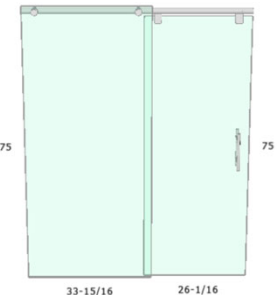

UPGRADE Shower Design
10mm Glass Sliding Door