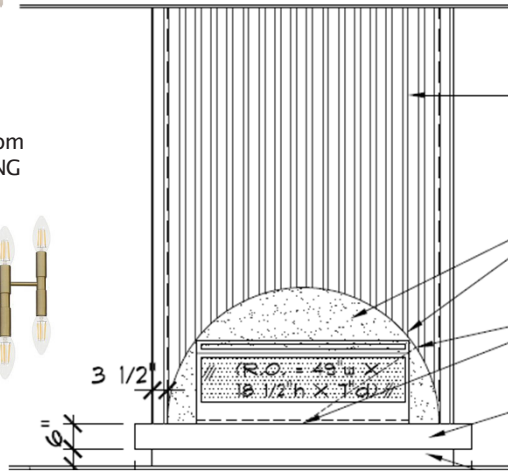

Trim/Mantle Paint

Interior Door
Kingston - 2 Panel Raised

Interior Door Paint

Door Hardware
Weiser Daylon Lever
Polished Chrome

Great Room Fireplace

Fireplace Panelux "Walnut"

STANDARD - TRANSITION
3/4" x 3" - 14s #3333G 1/4" Rad MDF Header
3/8" x 3" - #324 MDF S/Bead Casing
1/2" x 4" - #224 MDF S/Bead Base