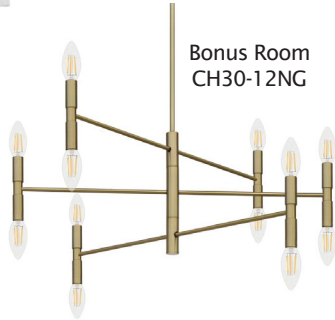

Pedestal Sink
American Standard

Ensuite Shower Feature and Tub &
Vanity Backsplash Tile
Centura - Benasal - Caldera Segures
Install Checkered with Mocha Grout

Cabinets - Oak Mocha

Ensuite Side Walls & Main Bath Backsplash Tile
Tierra Sol - Cortona - Ivory - 12 x 24
Install Horizontal 50/50 Brick with Warm Grey Grout

Main Bathroom Light
VL304-3NG

Toilets
American Standard Colony 3
250AA.104

Undermount Sink
Contrac Calvin

Roman Tub Filler
Delta Trinsic T2759

Lighting & Additional Finishes

Exterior
200028A

Stairs
PT51PAN-3NG

Island Pendants
PD525009BGOP

Dining
CH526-6NG

Powder Room & Ensuite
VL304-2NG

Primary Bedroom
ICH1208A03PGD22

Bonus Room
CH30-12NG

All Other Fixtures
Various LED Discs

Main Bathroom
VL304-3NG

Main Wall Paint

Trim/Mantle Paint

Interior Door
Kingston - 2 Panel Raised

Interior Door Paint

Door Hardware
Weiser Daylon Lever
Polished Chrome

Great Room Fireplace

Fireplace Panelux "Walnut"

STANDARD - TRANSITION
3/4" x 3" - 14s #3333G 1/4" Rad MDF Header
3/8" x 3" - #324 MDF S/Bead Casing
1/2" x 4" - #224 MDF S/Bead Base