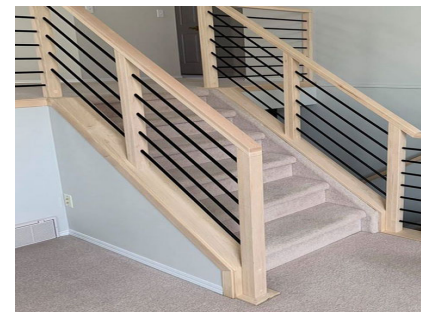

Bahia Railing Design
Oak Handrail
Gun Metal Grey Spindles