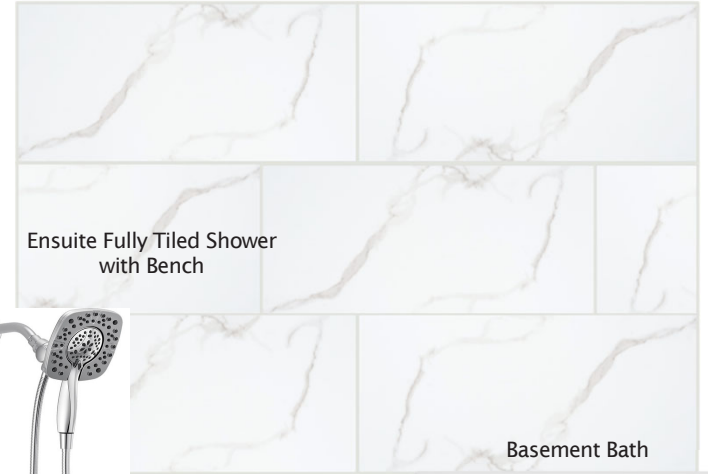

Bathroom Backsplash Tile
Ceratec – Glamour – Calacatta Glossy – 12 x 24
Installed Horizontal 1/3 Offset with Frost Grout