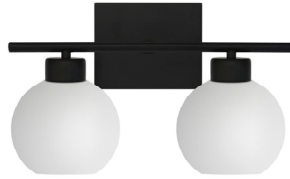

### Kitchen Concept

Island Pendants  
PD523009MB

Upper Cabinets  
Ash Thermofoil  
Slab Style

UPGRADE  
Base & Island Cabinets  
Oak Britannia Wipe  
Slab Style

Cabinet Hardware  
Matte Black

UPGRADE Kitchen Backsplash Tile  
Tierra Sol – Skin – White Glossy 1.6  
x 5 Installed Basketweave with  
Warm Grey Grout

UPGRADE  
Kitchen Faucet  
Delta ALMARI 16943-BL-DS  
Matte Black

Kitchen Sink  
Blanco Essential U2 400008  
Stainless Steel

Quartz Countertops  
Moon Rock

LVP Flooring  
White Box “Clay”

### Whirlpool Appliance Package

**FRENCH DOOR FRIDGE:** Whirlpool WRFF3336SZ  
**GAS RANGE:** UPGRADE Whirlpool WSGS350SS  
**CHIMNEY HOODFAN:** UPGRADE Riva PCHLS430SS  
**BUILT IN MICROWAVE:** UPGRADE Samsung MS19DG8500SRAC/MA-TK8020TS  
**DISHWASHER:** Whirlpool WDF341PAPM

### Bathroom Concept

Cabinets  
Ash Thermofoil – Slab Style

Cabinet Hardware  
Matte Black

Ensuite  
VL28056-2WHBK

Main & Basement Bath Vanity Light  
VL28056-3WHBK

Undermount Sink  
Contrac Calvin

Sink Faucet  
Peerless Precept P191102LF  
Chrome