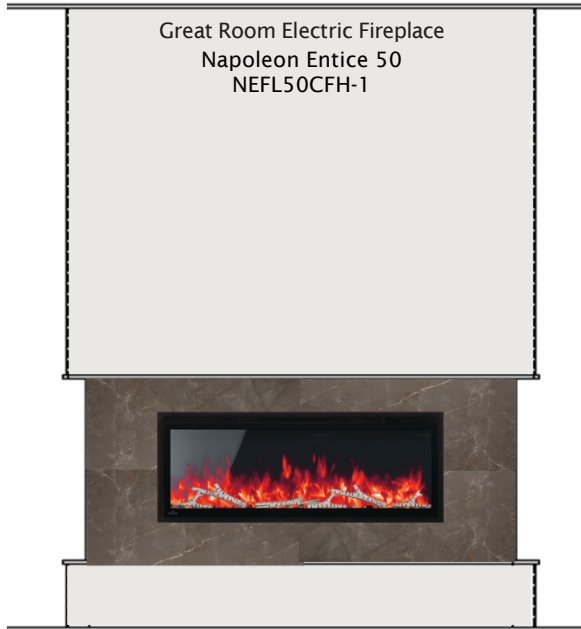

Trim Paint

Interior Door
Kingston - 2 Panel Raised

Great Room Electric Fireplace
Napoleon Entice 50
NEFL50CFH-1

UPGRADE Fireplace Tile
Ceratec – Marmi Classici - Pulpis Grey
Glossy - 24 x 48 with Black Grout