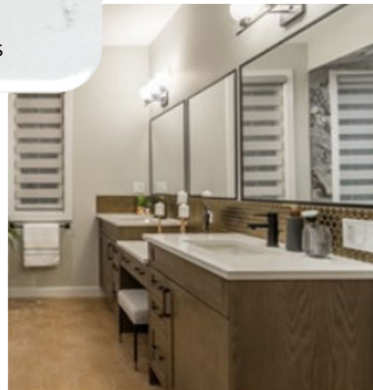

Quartz Countertops
Moon Rock

UPGRADE Ensuite
Black Framed Mirrors X3