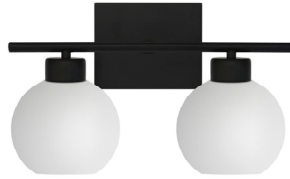

Kitchen Concept

Island Pendants
PD523009MB

Upper Cabinets
Ash Thermofoil
Slab Style

UPGRADE
Base & Island Cabinets
Oak Britannia Wipe
Slab Style

Cabinet Hardware
Matte Black

UPGRADE Kitchen Backsplash Tile
Tierra Sol – Skin – White Glossy 1.6
x 5 Installed Basketweave with
Warm Grey Grout

UPGRADE
Kitchen Faucet
Delta ALMARI 16943-BL-DS
Matte Black

Kitchen Sink
Blanco Essential U2 400008
Stainless Steel

Quartz Countertops
Moon Rock

LVP Flooring
White Box “Clay”

Whirlpool Appliance Package

FRENCH DOOR FRIDGE: Whirlpool WRFF3336SZ
GAS RANGE: UPGRADE Whirlpool WSGS350SS
CHIMNEY HOODFAN: UPGRADE Riva PCHLS430SS
BUILT IN MICROWAVE: UPGRADE Samsung
 MS19DG8500SRAC/MA-TK8020TS
DISHWASHER: Whirlpool WDF341PAPM

Bathroom Concept

Cabinets
Ash Thermofoil – Slab Style

Cabinet Hardware
Matte Black

Ensuite
VL28056-2WHBK

Main & Basement Bath Vanity Light
VL28056-3WHBK

Undermount Sink
Contrac Calvin

Sink Faucet
Peerless Precept P191102LF
Chrome

Bathroom Backsplash Tile
Ceratec – Glamour – Calacatta Glossy – 12 x 24
Installed Horizontal 1/3 Offset with Frost Grout

Ensuite Fully Tiled Shower
with Bench

Basement Bath

Ensuite Shower Floor Tile
Daltile – Keystone
Desert Grey
2 x 2 with Frost Grout