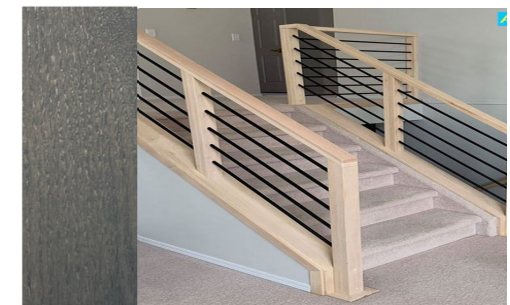

Carpet - Shaw - Tru-Solutions 1
505 - Stone Path

Door Hardware
Weiser Daylon Lever
Polished Chrome

Baseboard and Casing

Bahia Railing
Oak Handrail Stained to Match Cabinets
Matte Black Spindles